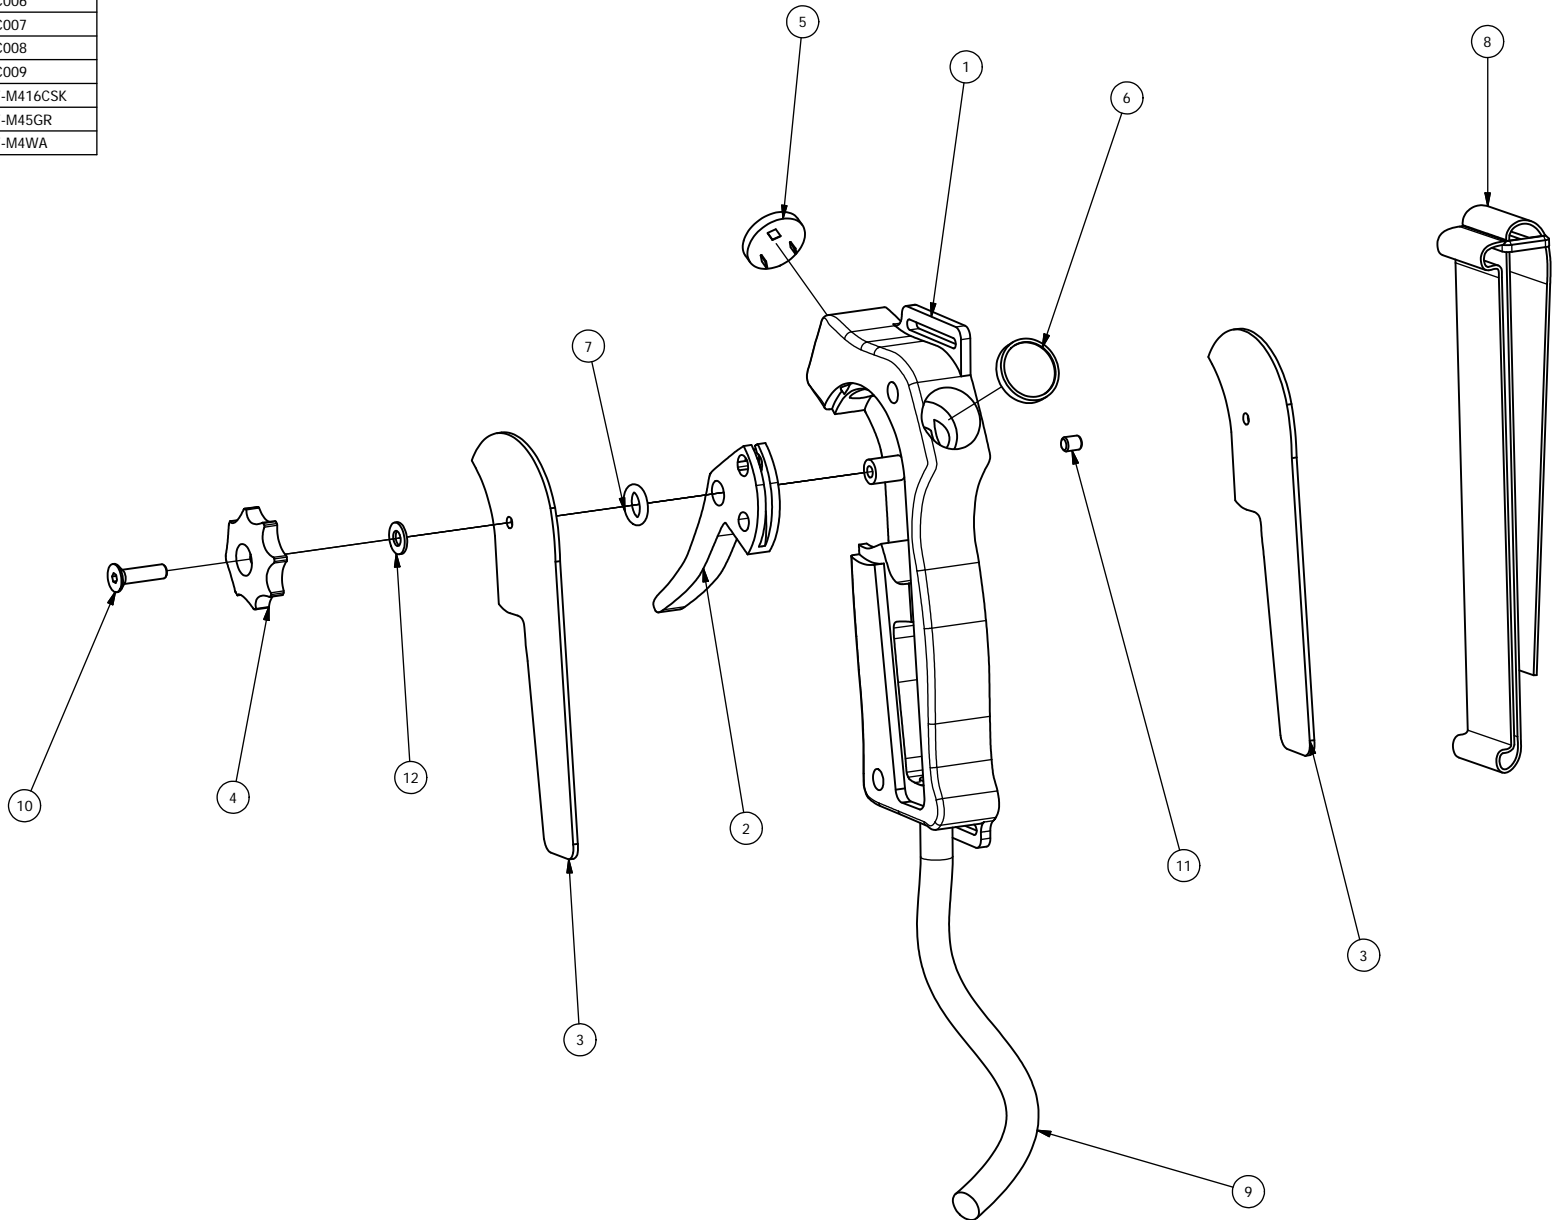

Parts List			
ITEM	QTY	PART NUMBER	STOCK NUMBER
1	1	HAND CONTROL BODY	HC001
2	1	TRIGGER	HC002
3	2	HAND CON COVER	HC003
4	1	HAND CON THUMB SCREW	HC004
5	1	STARTER BUTTON GREEN	HC005
6	1	STOP BUTTON RED	HC006
7	1	HAND CON O-RING	HC007
8	1	HAND STRAP	HC008
9	1	THROTTLE CABLE	HC009
10	1	BS 4168 - M4 x 16 CSK	VF-M416CSK
11	1	BS 4168 - M4 x 5 GR	VF-M45GR
12	1	AS 1237 - 4 mm	VF-M4WA

HAND CONTROL

16/04/2008
PARAJET INTERNATIONAL