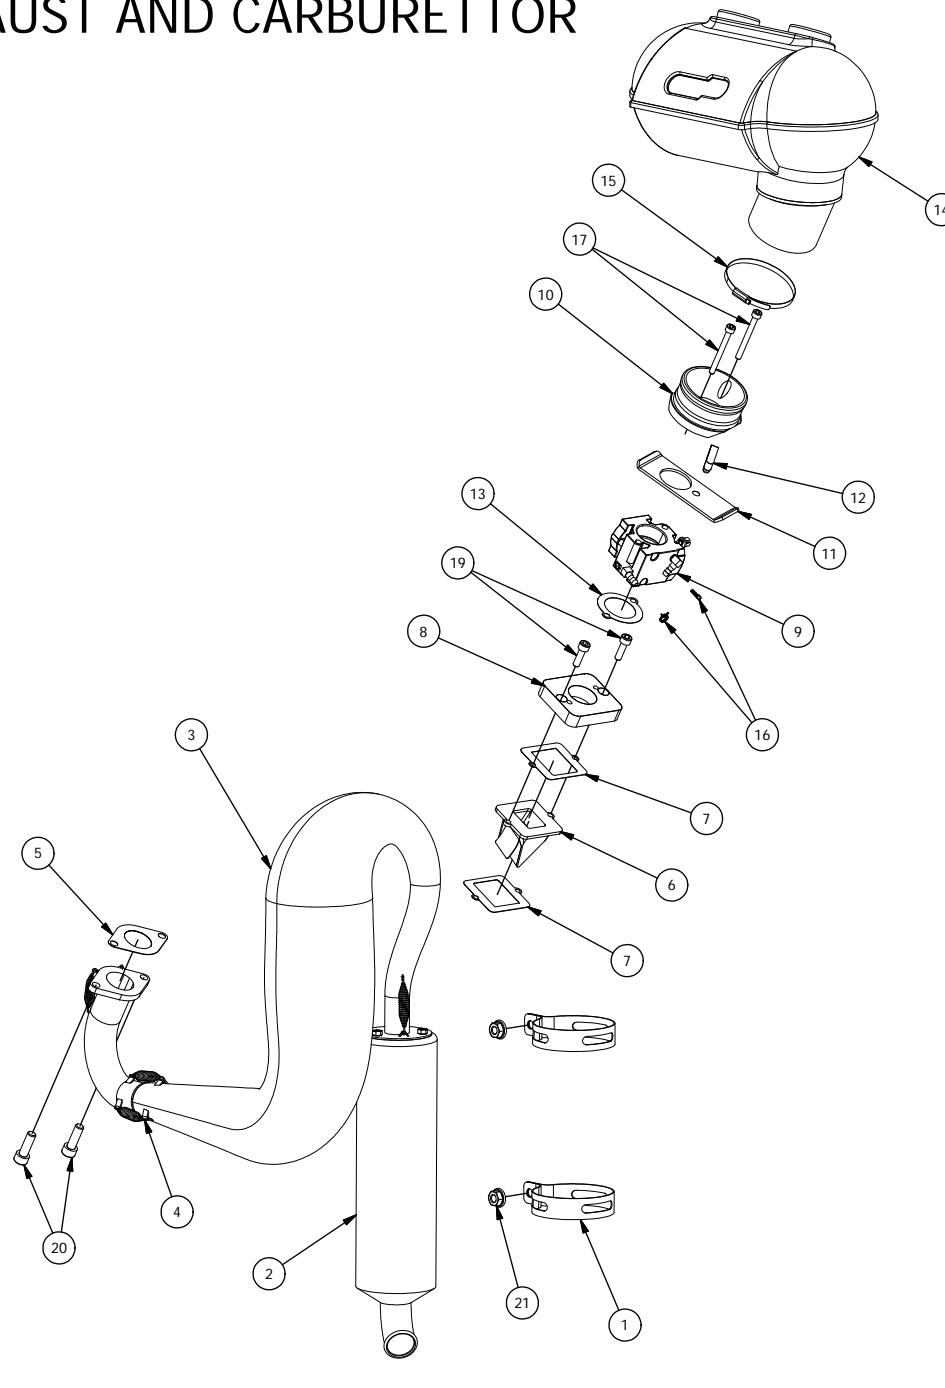

Parts List			
ITEM	QTY	PART NUMBER	STOCK NUMBER
1	1	MUFFLER STRAP	CE001
2	1	MUFFLER	CE002
3	1	TUNED EXHAUST	CE003
4	6	EXHAUST SPRING	CE004
5	1	EXHAUST GASKET	CE005
6	1	REED VALVE	CE006
7	2	MANIFOLD GASKET	CE007
8	1	MANIFOLD BLOCK	CE008
9	1	CARBURETTOR	CE009
10	1	VENTURI BLOCK	CE010
11	1	CHOKE VALVE	CE011
12	1	BUTTON CLIP	CE012
13	1	CARB GASKET	CE013
14	1	AIR BOX	CE014
15	1	JUBILEE CLIP	CE015
16	2	HOSE CLIP	CE016
17	2	BS 4168 - M5 x 50	VF-M550
18	3	BS 3692 - M5	VF-M5NN
19	2	BS 4168 - M6 x 20	VF-M620
20	2	BS 4168 - M8 x 25 SK	VF-M825
21	2	ISO 4161 - M8(1)	VF-M8NNF

EXHAUST AND CARBURETTOR